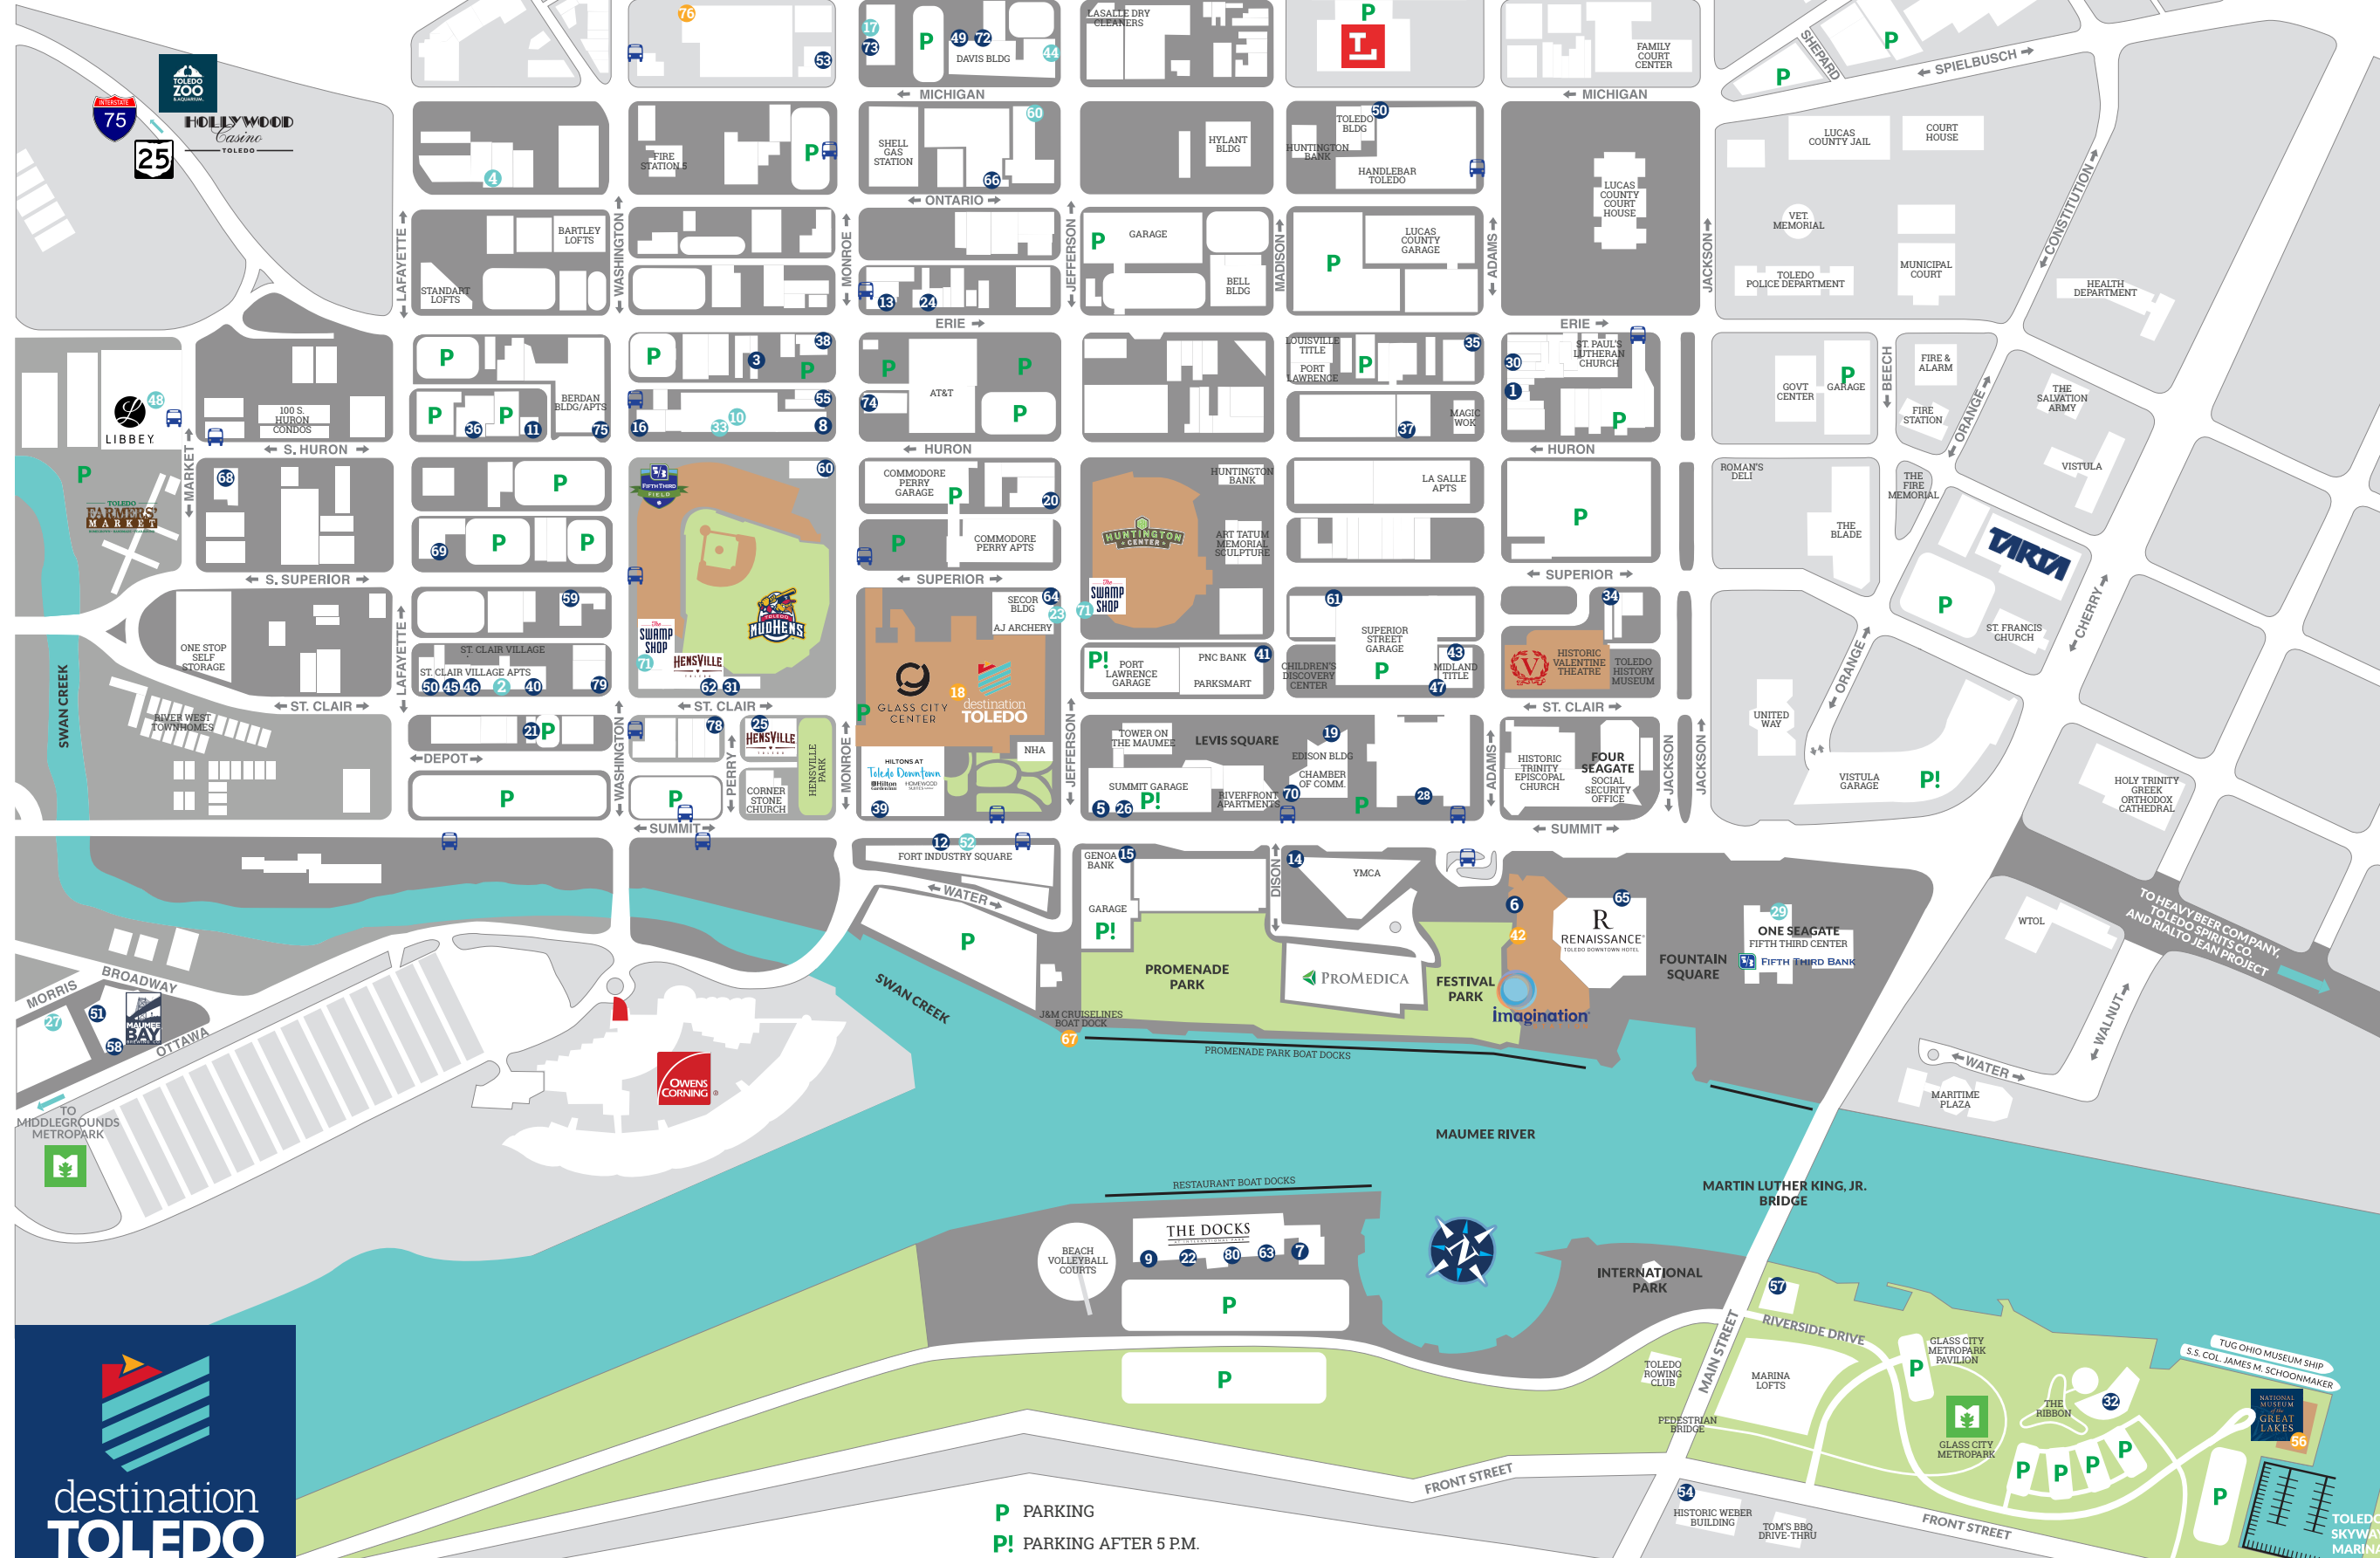

DOWNTOWN TOLEDO GUIDE

1. The Adams Street Cafe
2. Ahava Spa & Wellness Center
3. The Alleyway
4. Architectural Artifacts
5. Balance Pan-Asian Grille
6. Barry Bagels
7. The Bay Restaurant & Nightclub
8. The Blarney Irish Pub & Event Center
9. Boardwalk B&G
10. Boochy Mama's
11. The Bronze Boar
12. Brew House
13. Chevy's Place
14. The Chop House
15. City Egg
16. Cock N' Bull
17. Culture Clash Records
18. Destination Toledo CVB
  Glass City Center
19. Don Juan Mexican Restaurant
20. Downtown Johnny's
21. Earnest Brew Works
22. El Vaquero Mexican Restaurant
23. Enchanted Mystic Arts House of Intuitions
24. Erie Street Rocks
25. Fleetwood's Tap Room
26. Flying Joe Coffee
27. Flying Rhino Coffee
28. Focaccia's
29. Focaccia's Market
30. Fowl & Fodder
31. Fricker's
32. The Garden by Poco Piatti
33. Gathered Glassblowing Studio
34. Georgio's Cafe International
35. Grindhrs Coffee & Community
36. Grumpy's
37. Hamburger Mary's
38. Hannon's Block
39. Hiltons at Toledo Downtown
  Napa Kitchen + Bar
  Home Slice Pizza
40. ICE Restaurant
41. Imagination Station
42. KeyBank Discovery Theater
43. Jimmy John's
44. Just Toledo
45. Kato Ramen
46. Kengo Sushi & Yakitori
47. Lazeez Mediterranean Cuisine
48. Libbey Glass Outlet
49. Lowrider Cafe
50. Maddie & Bella Coffee Roasters
51. Maumee Bay Brewing Company
  Rockwell's
52. Maumee Valley Chocolate & Candy
53. Michael's Bar & Grill
54. Michael's Cafe & Bakery
55. M Osteria Bar & Lounge
56. National Museum of the Great Lakes
57. Old Bag of Nails Pub
58. The Onyx Cafe
59. Packo's at the Park
60. PizzaPapalis
61. Plate One
62. Poco Piatti Hensville
63. Real Seafood Co.
64. Registry Bistro
65. Renaissance Toledo Downtown Hotel
  Brim House, The Heights
  Rustbelt Coffee
66. Souk Mediterranean Kitchen & Bar
67. Spaghetti Warehouse
68. Starbucks Coffee
69. The Swamp Shop
70. Swanky Scoops
71. The Switchboard
72. Table Forty 4
73. Tin Can Toledo
74. Toledo Repertoire Theatre
75. Tony Packo's Cafe (Original Location)
76. Wild Side Downtown
77. Ye Olde Dirty Bird
78. Zia's Italian

P PARKING
P! PARKING AFTER 5 P.M.
D.O.R.A. (DOWNTOWN OUTDOOR REFRESHMENT AREA)
VEO BIKES ARE LOCATED IN VARIOUS AREAS AROUND DOWNTOWN AND THEIR SPECIFIC PARKING SPOTS CAN BE LOCATED ON THE VEO APP

destination
TOLEDO
VisitToledo.org