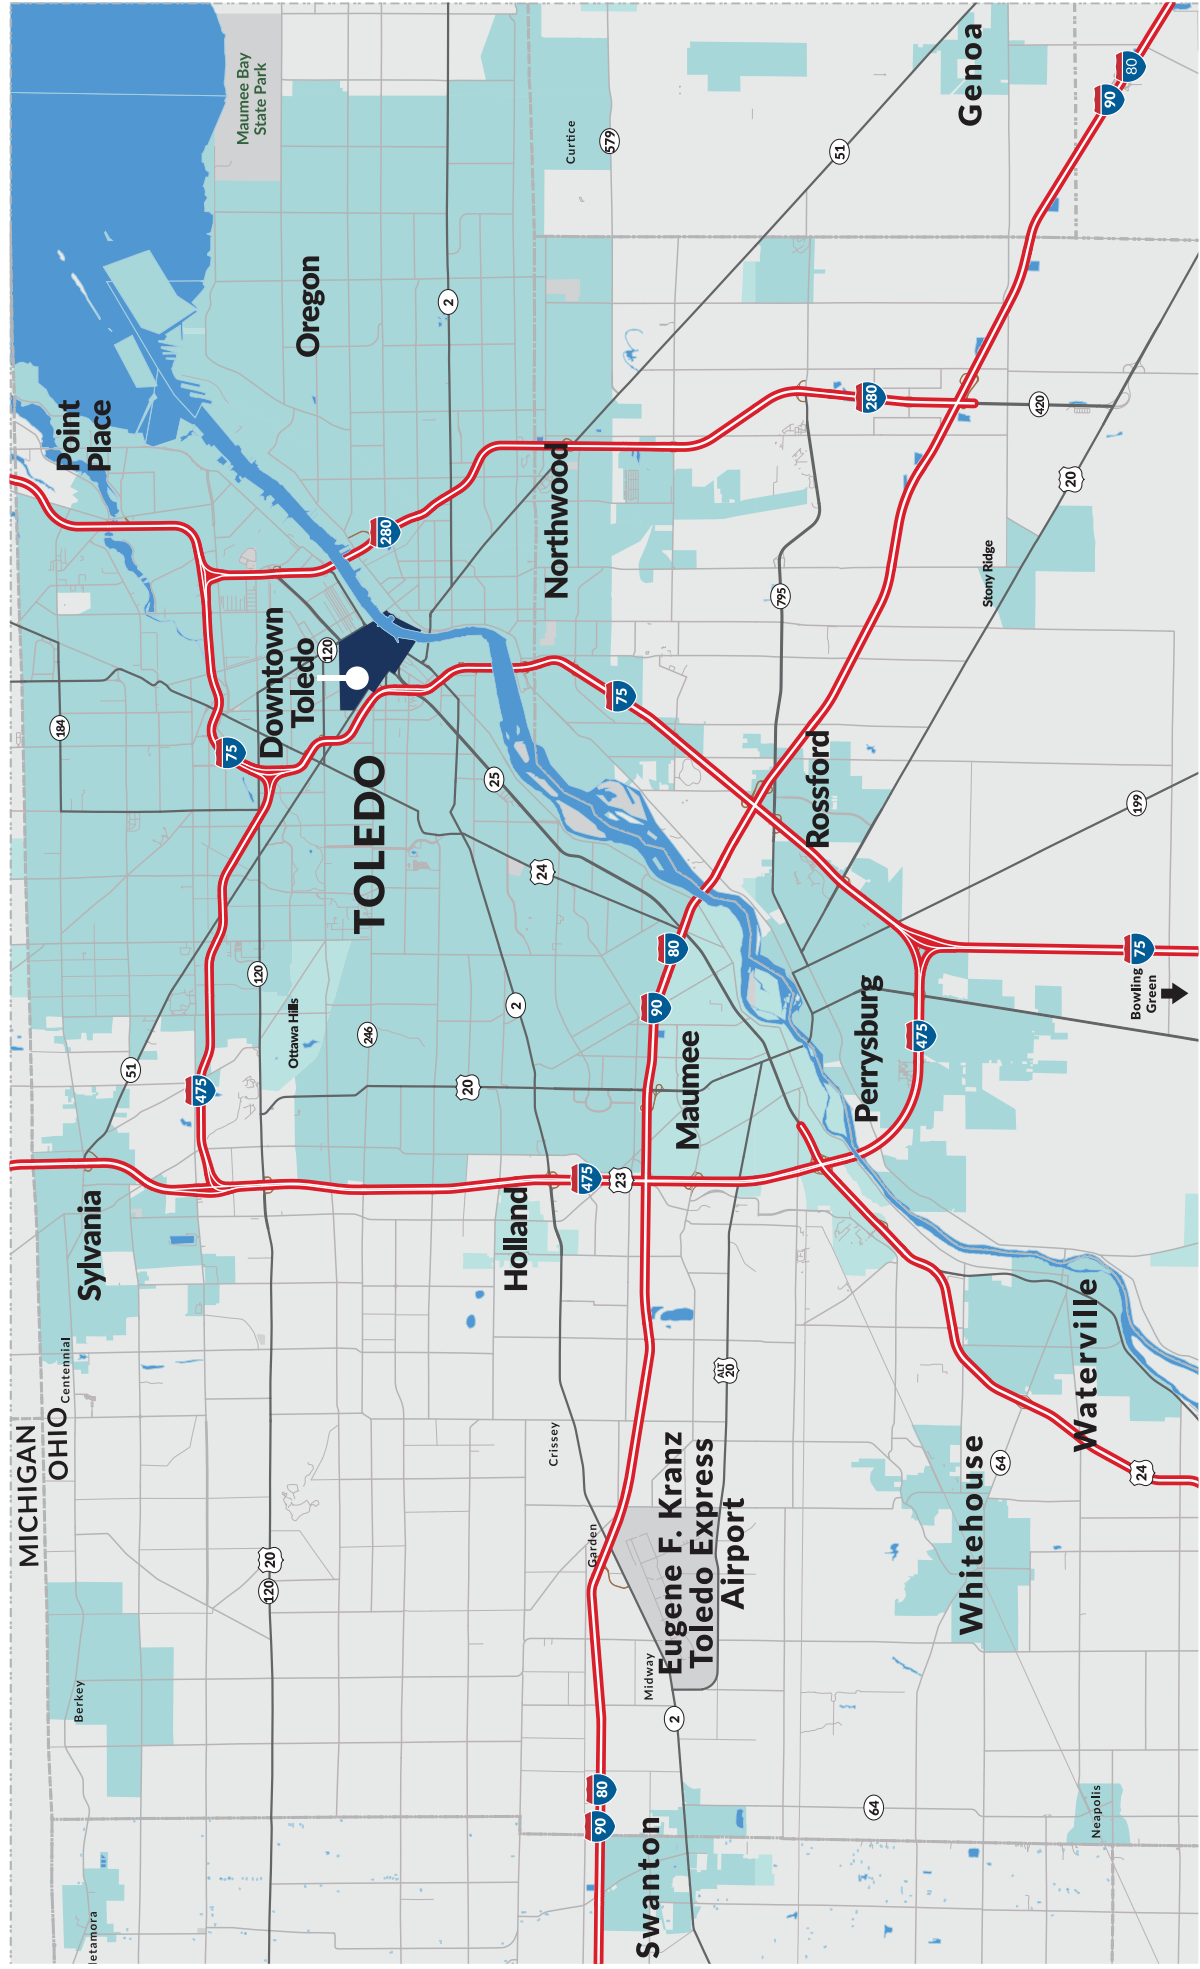

TOLEDO MUSEUM OF ART, OLD WEST END & UPTOWN

Old West End
TOLEDO, OHIO

1. **Museum and Old West End Map**
2. 1 Queen of the Most Holy Rosary Cathedral
   - 2 Black Kite Coffee
   - 3 Collingwood Arts Center
   - 4 First Congregational Church
   - 5 Worship Center
   - 6 The Church of the Living God Pillar
   - 7 Collingwood Presbyterian Church
   - 8 Edward D. Libbey House
   - 9 Toledo Museum of Art - Glass Pavilion
   - 10 Toledo Museum of Art

▶ For a self-guided Old West End architectural tour visit: bit.ly/owe-tour

UPTOWN
Association
Community Development Corporation

1. **Uptown Map**
2. 1 Toledo Sign
   - 2 Jūpmode - Retail
   - 3 Market on the Green
   - 4 The Ottawa Tavern
   - 5 Carlos' Poco Locco
   - 6 Handmade Toledo - Retail
   - 7 Mano's Greek Restaurant/ The Attic on Adams
   - 8 Adams Laundry & Cleaners
   - 9 Ink & Iron -
   - 10 Tattoo Parlour & Gallery
   - 11 Manhattan's Pub 'n Cheer
   - 12 House of Dow - Retail
   - 13 Georgiz419 - Fun, Food & Spirits
   - 13 Wesley's Bar & Grill